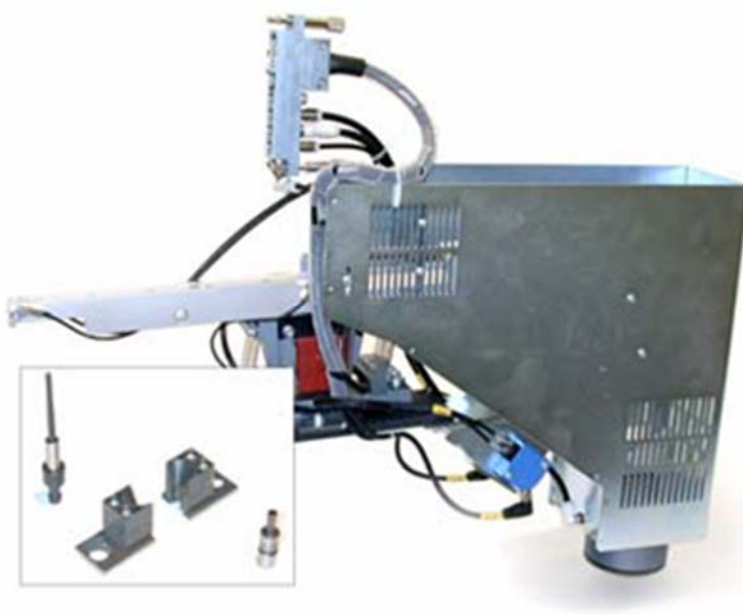

# LARGE VERSUS SMALL SEAL TOOL KITS

**Large Seal Kit Includes:** Complete Tooling kit to apply Seals (Includes track, 3 pins, 2 fitting tubes, and 1 pair of Jaws \$ 5,950

**Small tooling kit includes:** Tooling kit to apply Seals with different I.D. only, includes 3 pins, 2 fitting tubes and 1 pair of Jaws \$ 2,500