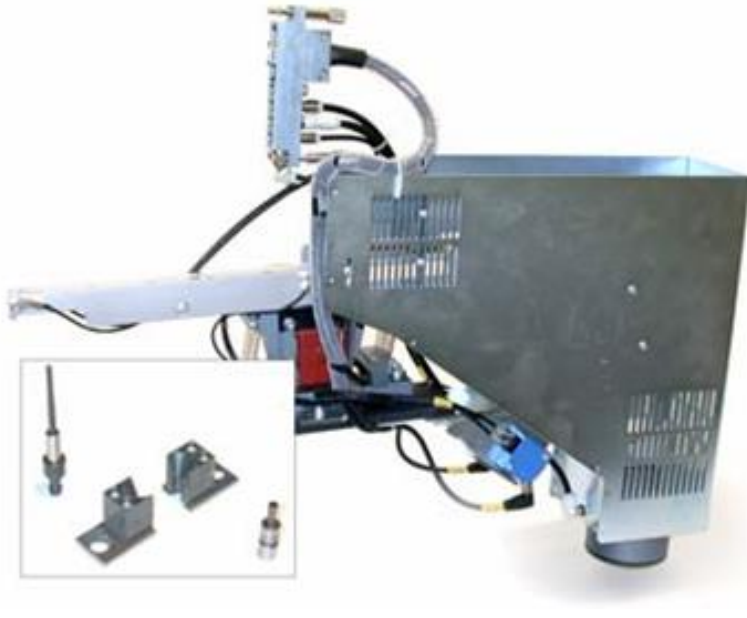

Large Seal Kit Includes: Complete Tooling kit to apply Seals (Includes track, 3 pins, 2 fitting tubes, and 1 pair of Jaws \$ 5,950

Small tooling kit includes: Tooling kit to apply Seals with different I.D. only, includes 3 pins, 2 fitting tubes and 1 pair of Jaws \$ 2,500