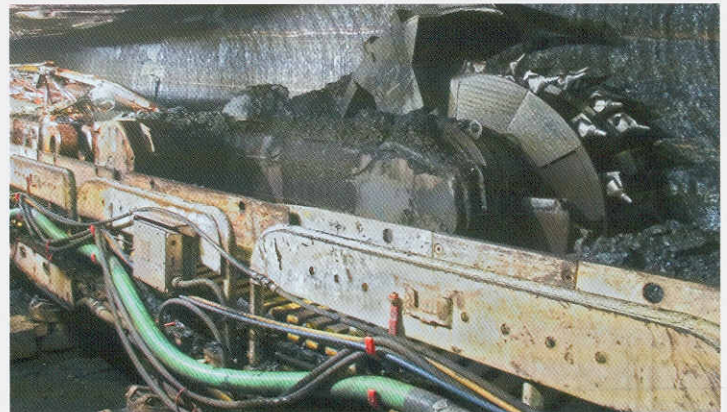

Mining Grade - Cable Types:

- ❖ Type W 2kV (Flat & Round)
- ❖ Type G 2kV (Flat & Round) - CV and/or Lead Cured
- ❖ Type G-GC 2kV (Flat & Round) - CV and/or Lead Cured
- ❖ Type SHD-GC 2kV - CV and/or Lead Cured
- ❖ Type SHD-GC 2, 5, 8,15, 25kV
- ❖ Type MP-GC 5, 8,15kV (EPR/CPE & XLP/PVC)
- ❖ Type DLO 2kV EPR/CPE UL RHW-2
- ❖ Type SOOW
- ❖ Welding cables (MSHA approved)
- ❖ Special constructions available upon request

Advanced Constructions:

Our Mining Grade Cables are constructed for durability and long life. Cable design features and compound formulations have a far greater impact on performance than the curing method.

These cables provide the performance you require!

- ❖ Thermoplastic Polyurethane (TPU) Jacket - Great Colors - Extremely Tough.
- ❖ **Extra Heavy Duty** CPE, Neoprene, & CSPE .
- ❖ Type MP-GC Cables are **Triple Extruded** for Enhanced Protection against Corona.
- ❖ Type SHD-GC & Type G-GC cables offer **Integral filled** construction improving Torsion resistance.
- ❖ Flat Mining cables offer **Square and "D"** shaped singles for longer life.
- ❖ Type SOOW cables are constructed with **rubber fillers** to avoid moisture absorption.
- ❖ Industry leading approvals & acceptances: **MSHA, UL, CSA, ICEA.**

What can you expect from Priority Wire and Cable?

- ❖ Highest Quality Products
- ❖ Professional Service
- ❖ Cost Savings
- ❖ Multiple Inventory Locations
- ❖ On Time Delivery (same day shipment on stock items)

1-800-945-5542

www.prioritywire.com

Little Rock

1800 East Roosevelt Road
Little Rock, AR 72206
1-800-945-5542
501-372-1103 Fax

Baton Rouge

6801 Pecue Lane
Baton Rouge, LA 70817
1-888-754-5707
225-754-5750 Fax

Houston

9600 Wallisville Road
Houston, TX 77013
1-888-388-6280
713-673-8485 Fax

Las Vegas

2970 N Lamb Blvd, Suite 113
Las Vegas, NV 89115
702-696-0001
702-856-0001 Fax